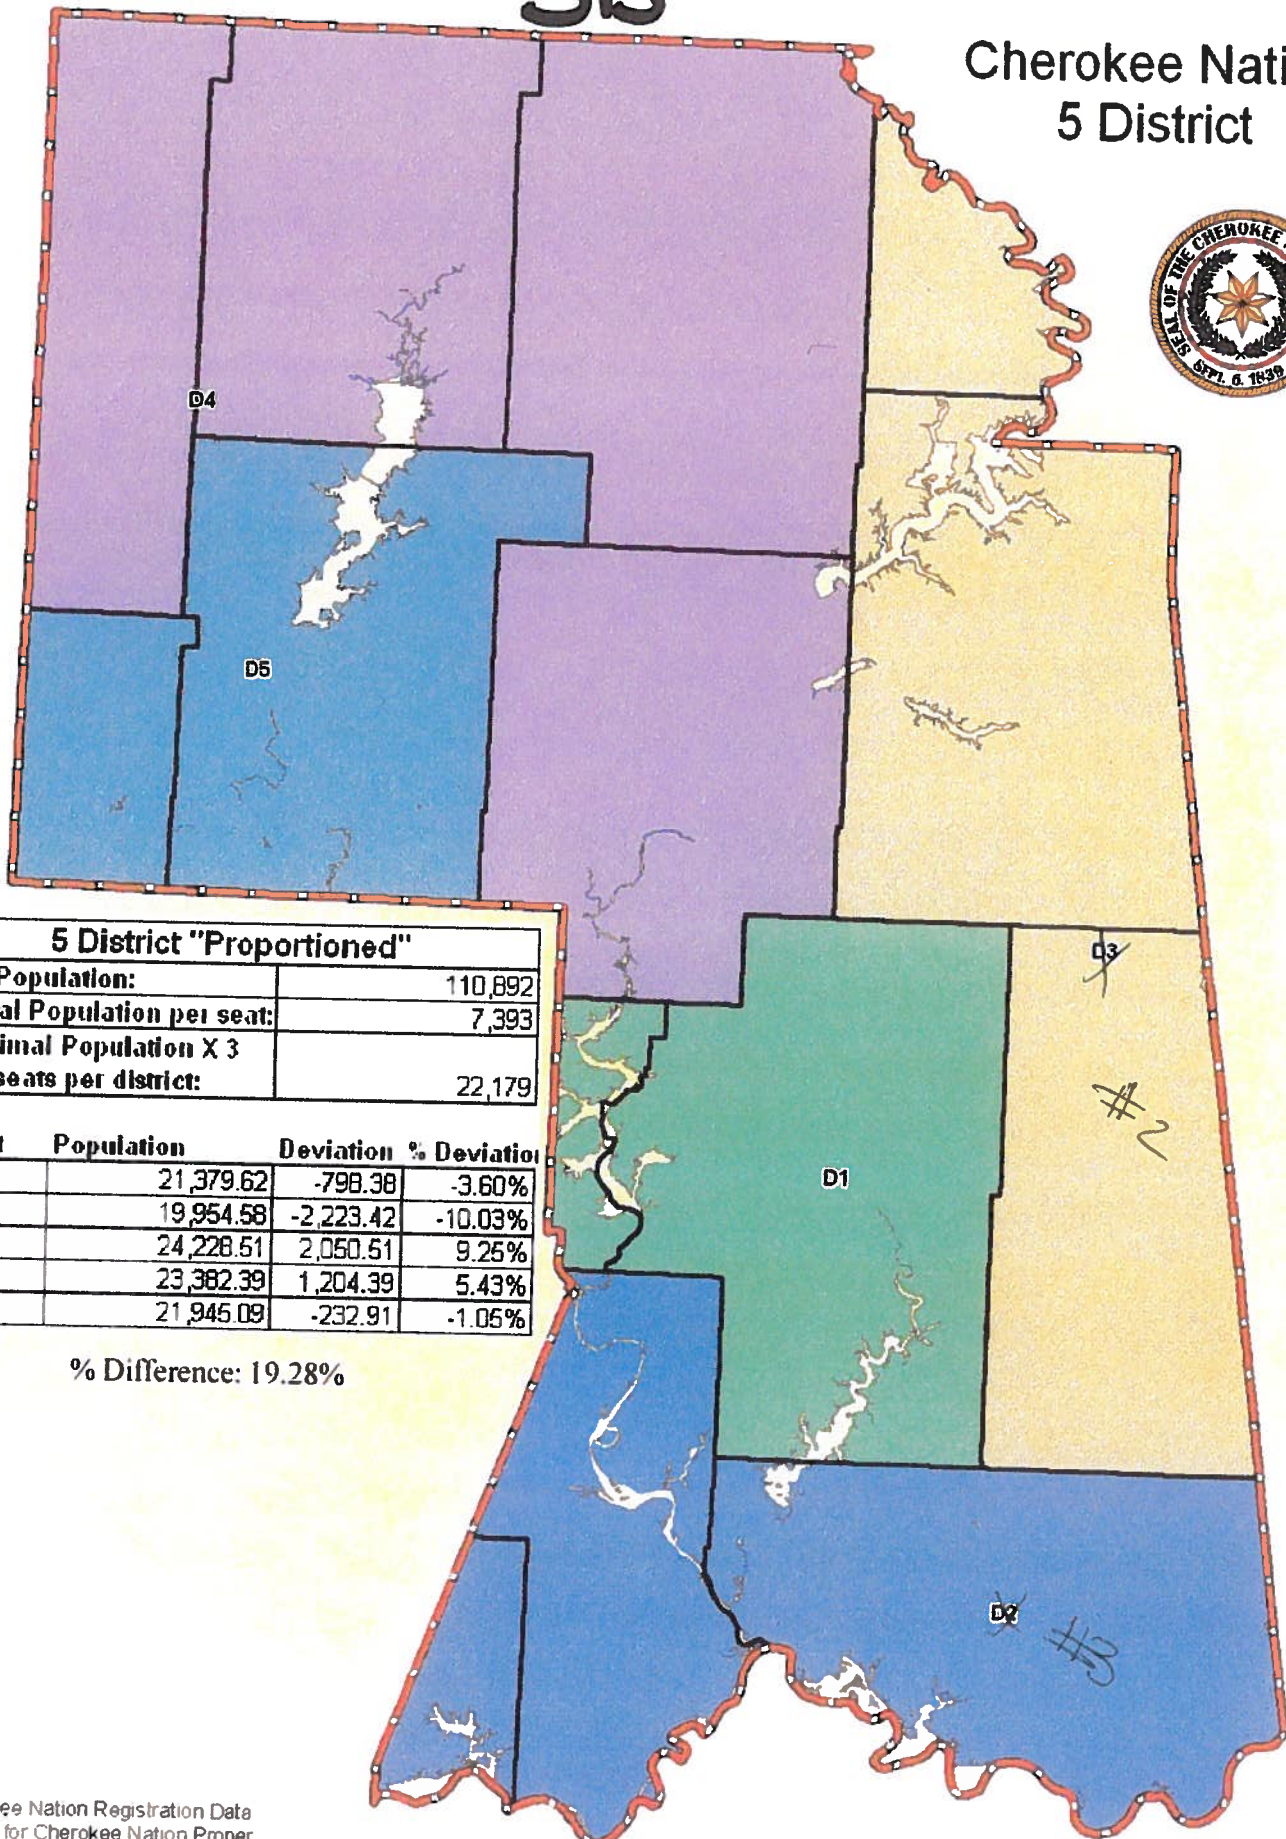

# 5B

## Cherokee Nation 5 District

### 5 District "Proportioned"

<b>Total Population:</b>	110,892
<b>Optimal Population per seat:</b>	7,393
<b>Optimal Population X 3 seats per district:</b>	22,179

District	Population	Deviation	% Deviation
D1	21,379.62	-798.38	-3.60%
D2	19,954.58	-2,223.42	-10.03%
D3	24,228.51	2,050.51	9.25%
D4	23,382.39	1,204.39	5.43%
D5	21,945.09	-232.91	-1.05%