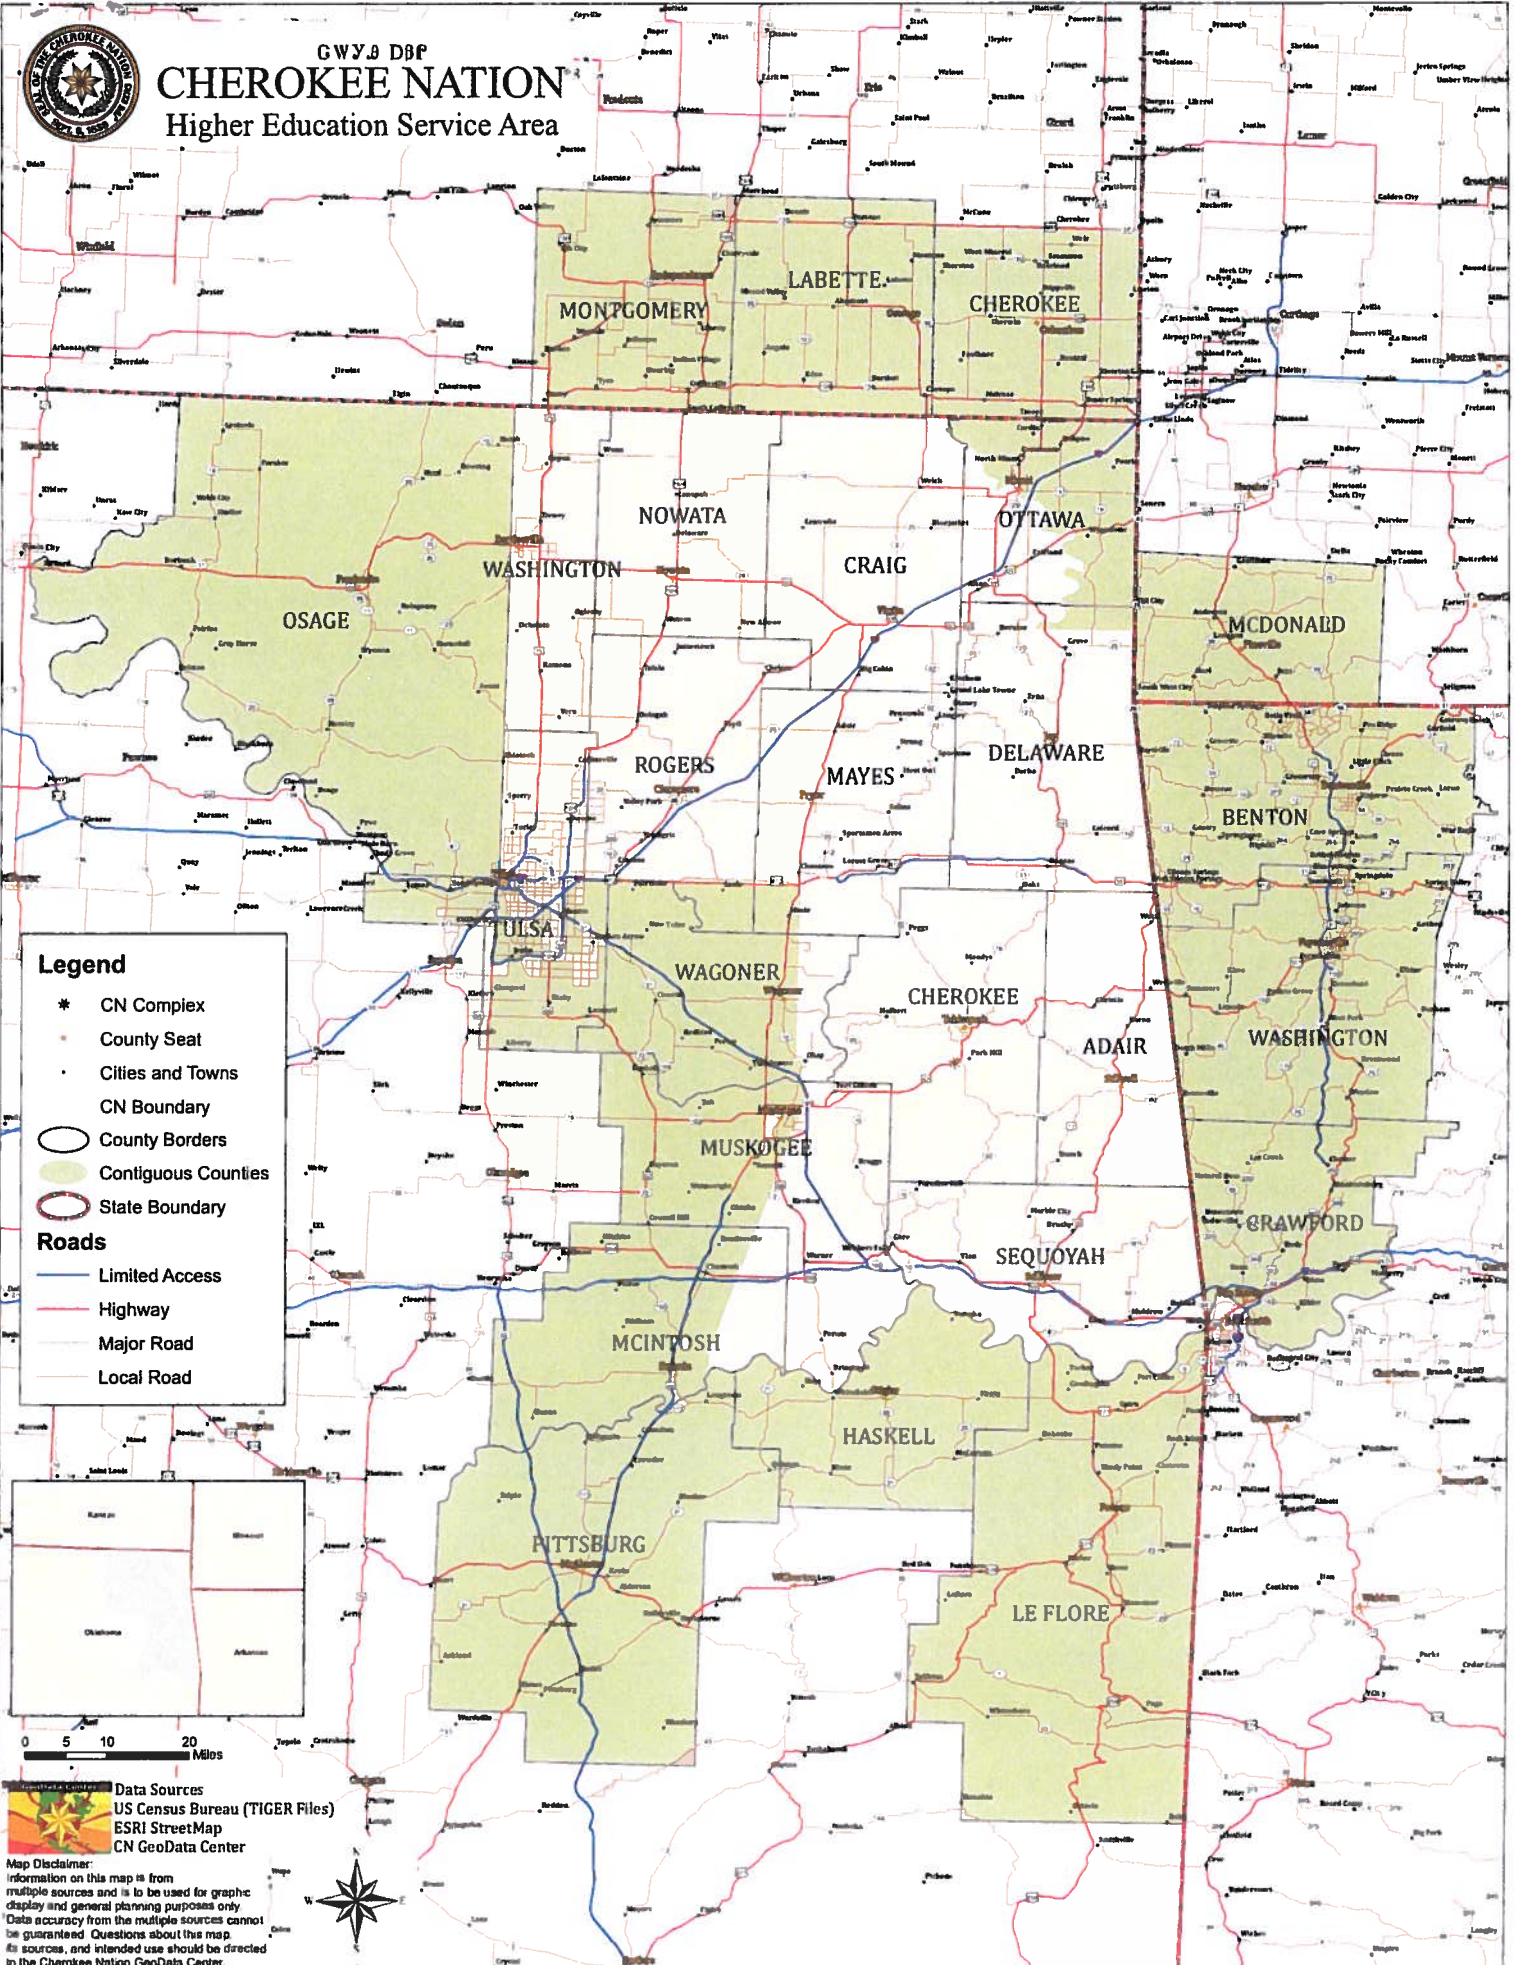

GWY & D&P
CHEROKEE NATION
Higher Education Service Area

Legend

1. CN Complex
   - County Seat
   - Cities and Towns
   - CN Boundary
   - County Borders
   - Contiguous Counties
   - State Boundary
2. **Roads**
3. Limited Access
   - Highway
   - Major Road
   - Local Road