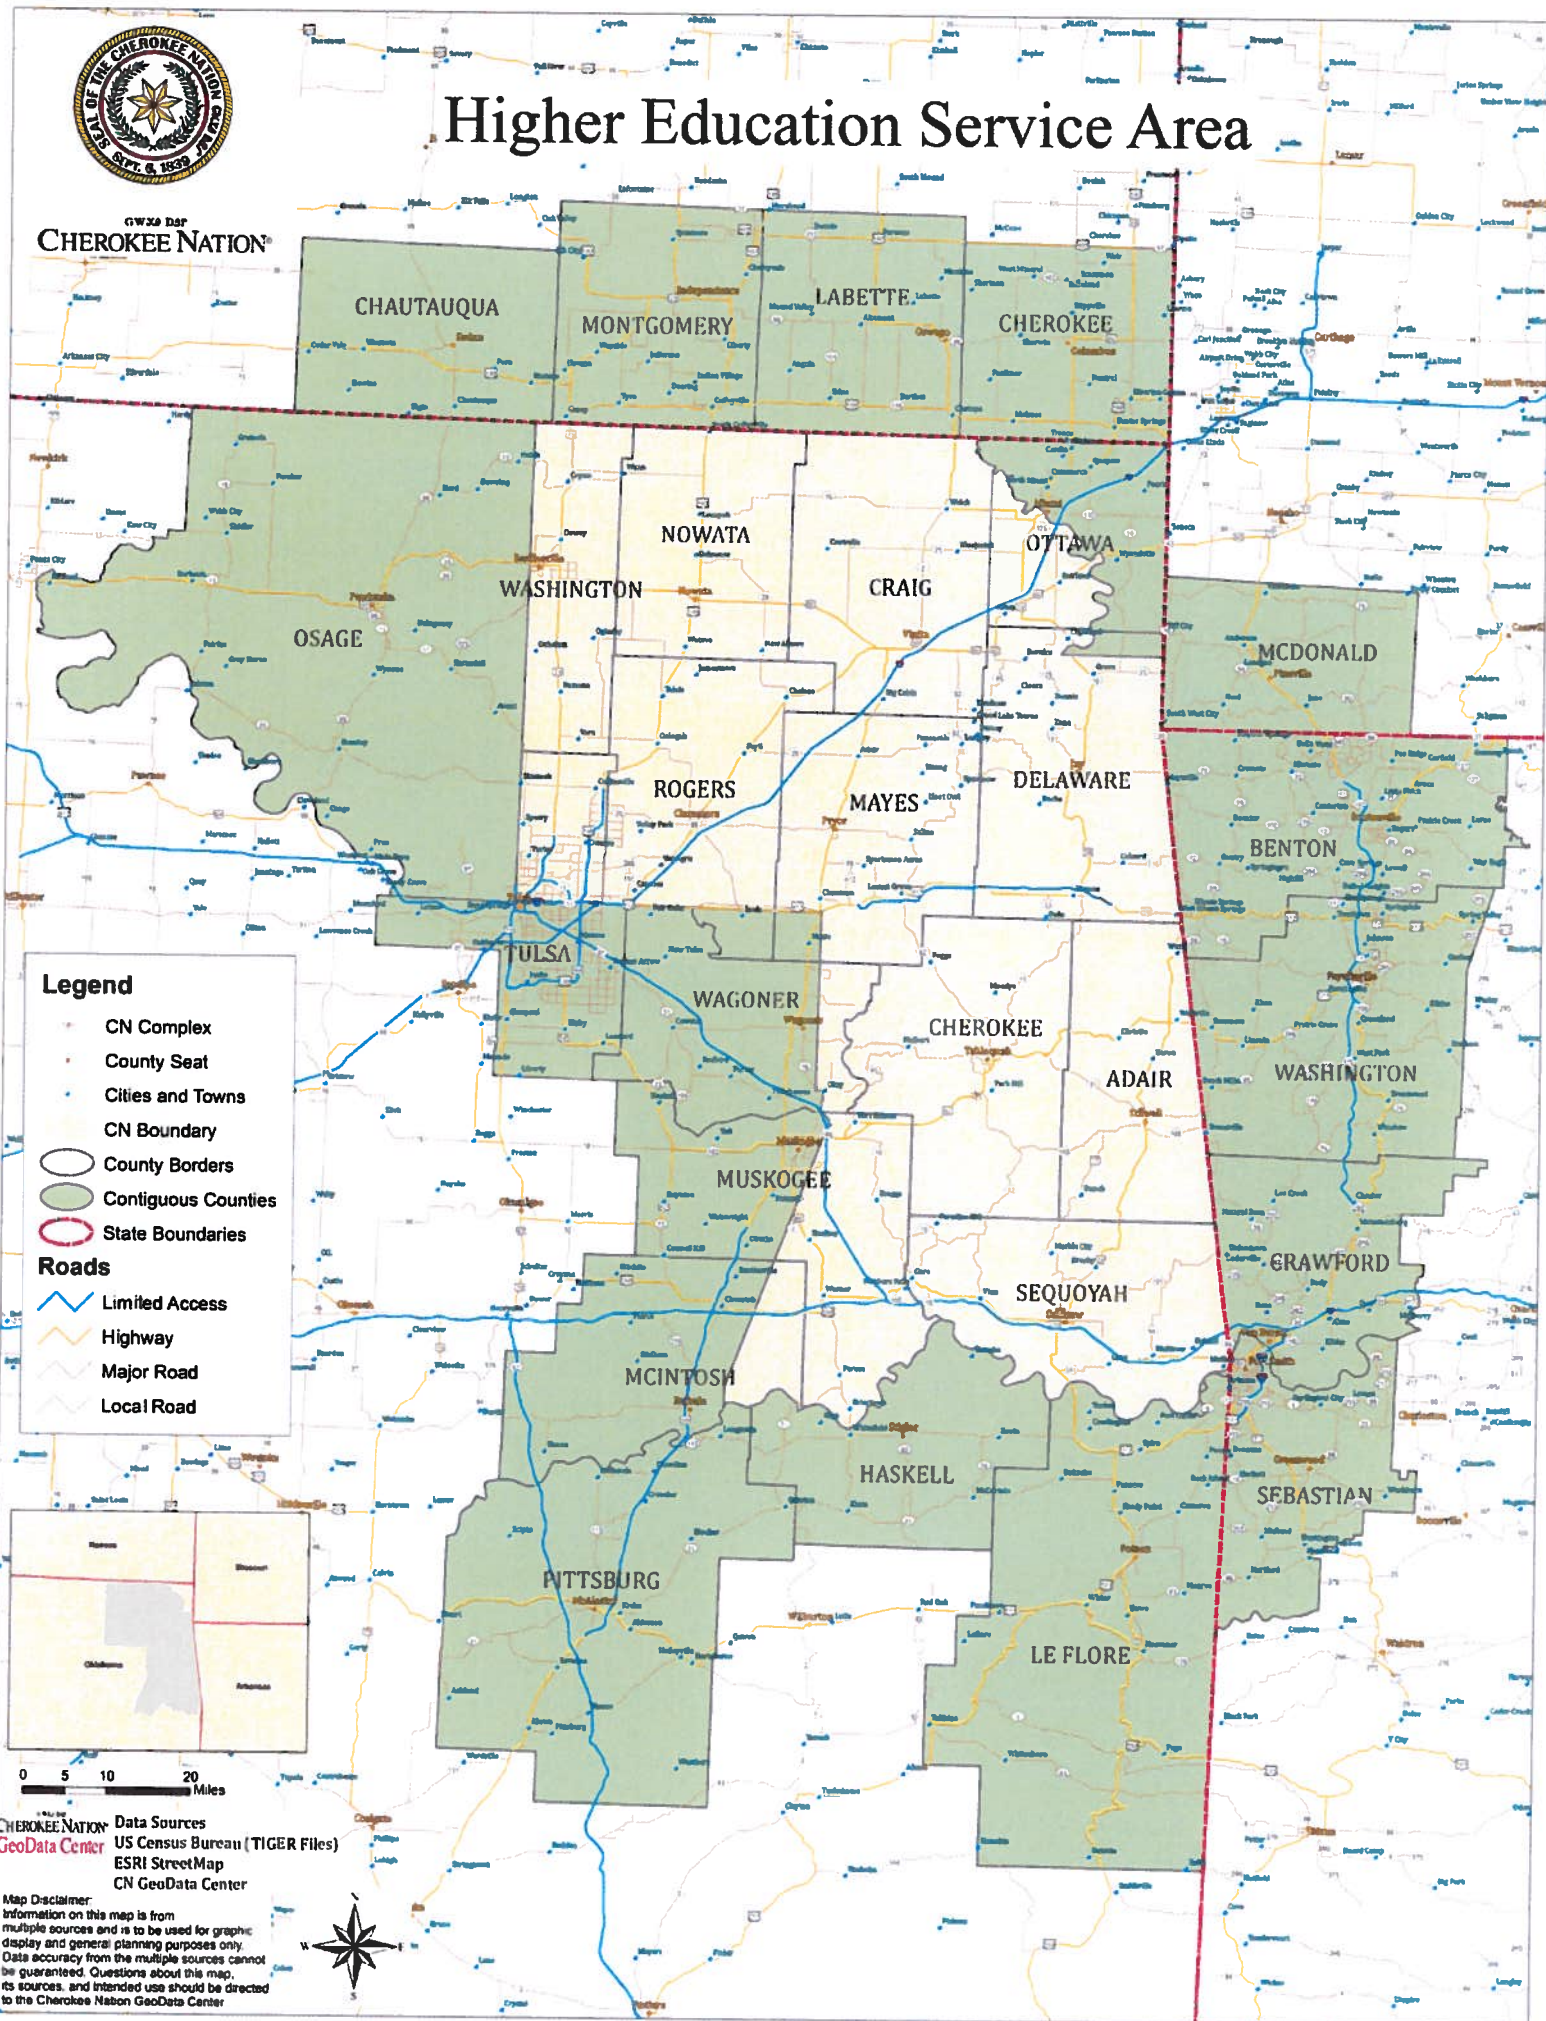

GW39 D07
CHEROKEE NATION®

Higher Education Service Area

Legend

- CN Complex
- County Seat
- Cities and Towns
- CN Boundary
- County Borders
- Contiguous Counties
- State Boundaries
- **Roads**
- Limited Access
- Highway
- Major Road
- Local Road