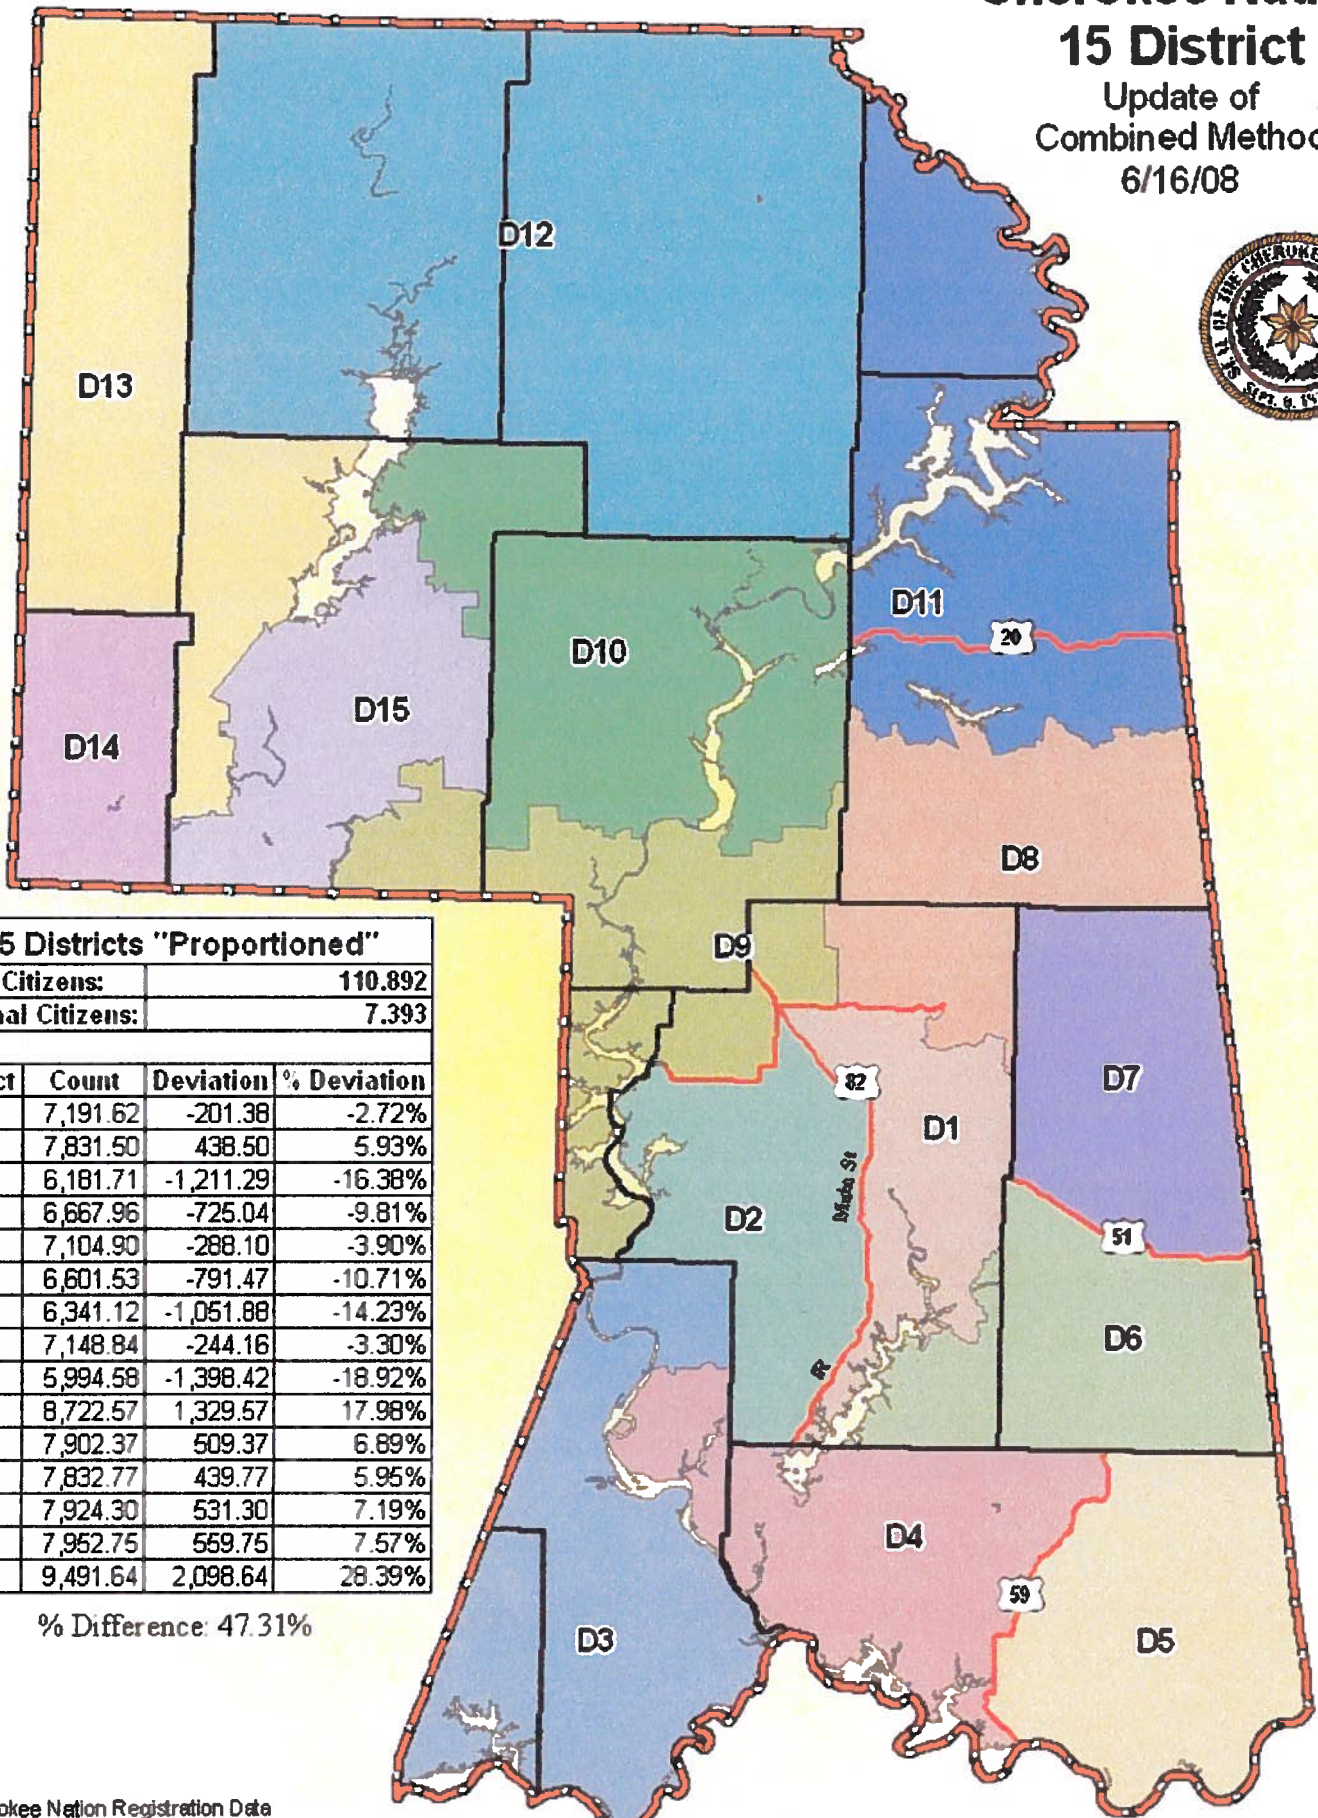

Cherokee Nation 15 District

Update of
Combined Method
6/16/08

15 Districts "Proportioned"			
Total Citizens:		110,892	
Optimal Citizens:		7,393	
District	Count	Deviation	% Deviation
D1	7,191.62	-201.38	-2.72%
D2	7,831.50	438.50	5.93%
D3	6,181.71	-1,211.29	-16.38%
D4	6,667.96	-725.04	-9.81%
D5	7,104.90	-288.10	-3.90%
D6	6,601.53	-791.47	-10.71%
D7	6,341.12	-1,051.88	-14.23%
D8	7,148.84	-244.16	-3.30%
D9	5,994.58	-1,398.42	-18.92%
D10	8,722.57	1,329.57	17.98%
D11	7,902.37	509.37	6.89%
D12	7,832.77	439.77	5.95%
D13	7,924.30	531.30	7.19%
D14	7,952.75	559.75	7.57%
D15	9,491.64	2,098.64	28.39%

% Difference: 47.31%

12/2/10

Note: Cherokee Nation Registration Data as of 5/22/09 for Cherokee Nation Proper.

Information provided by citizen at the time of registration or time of citizen initiated updates