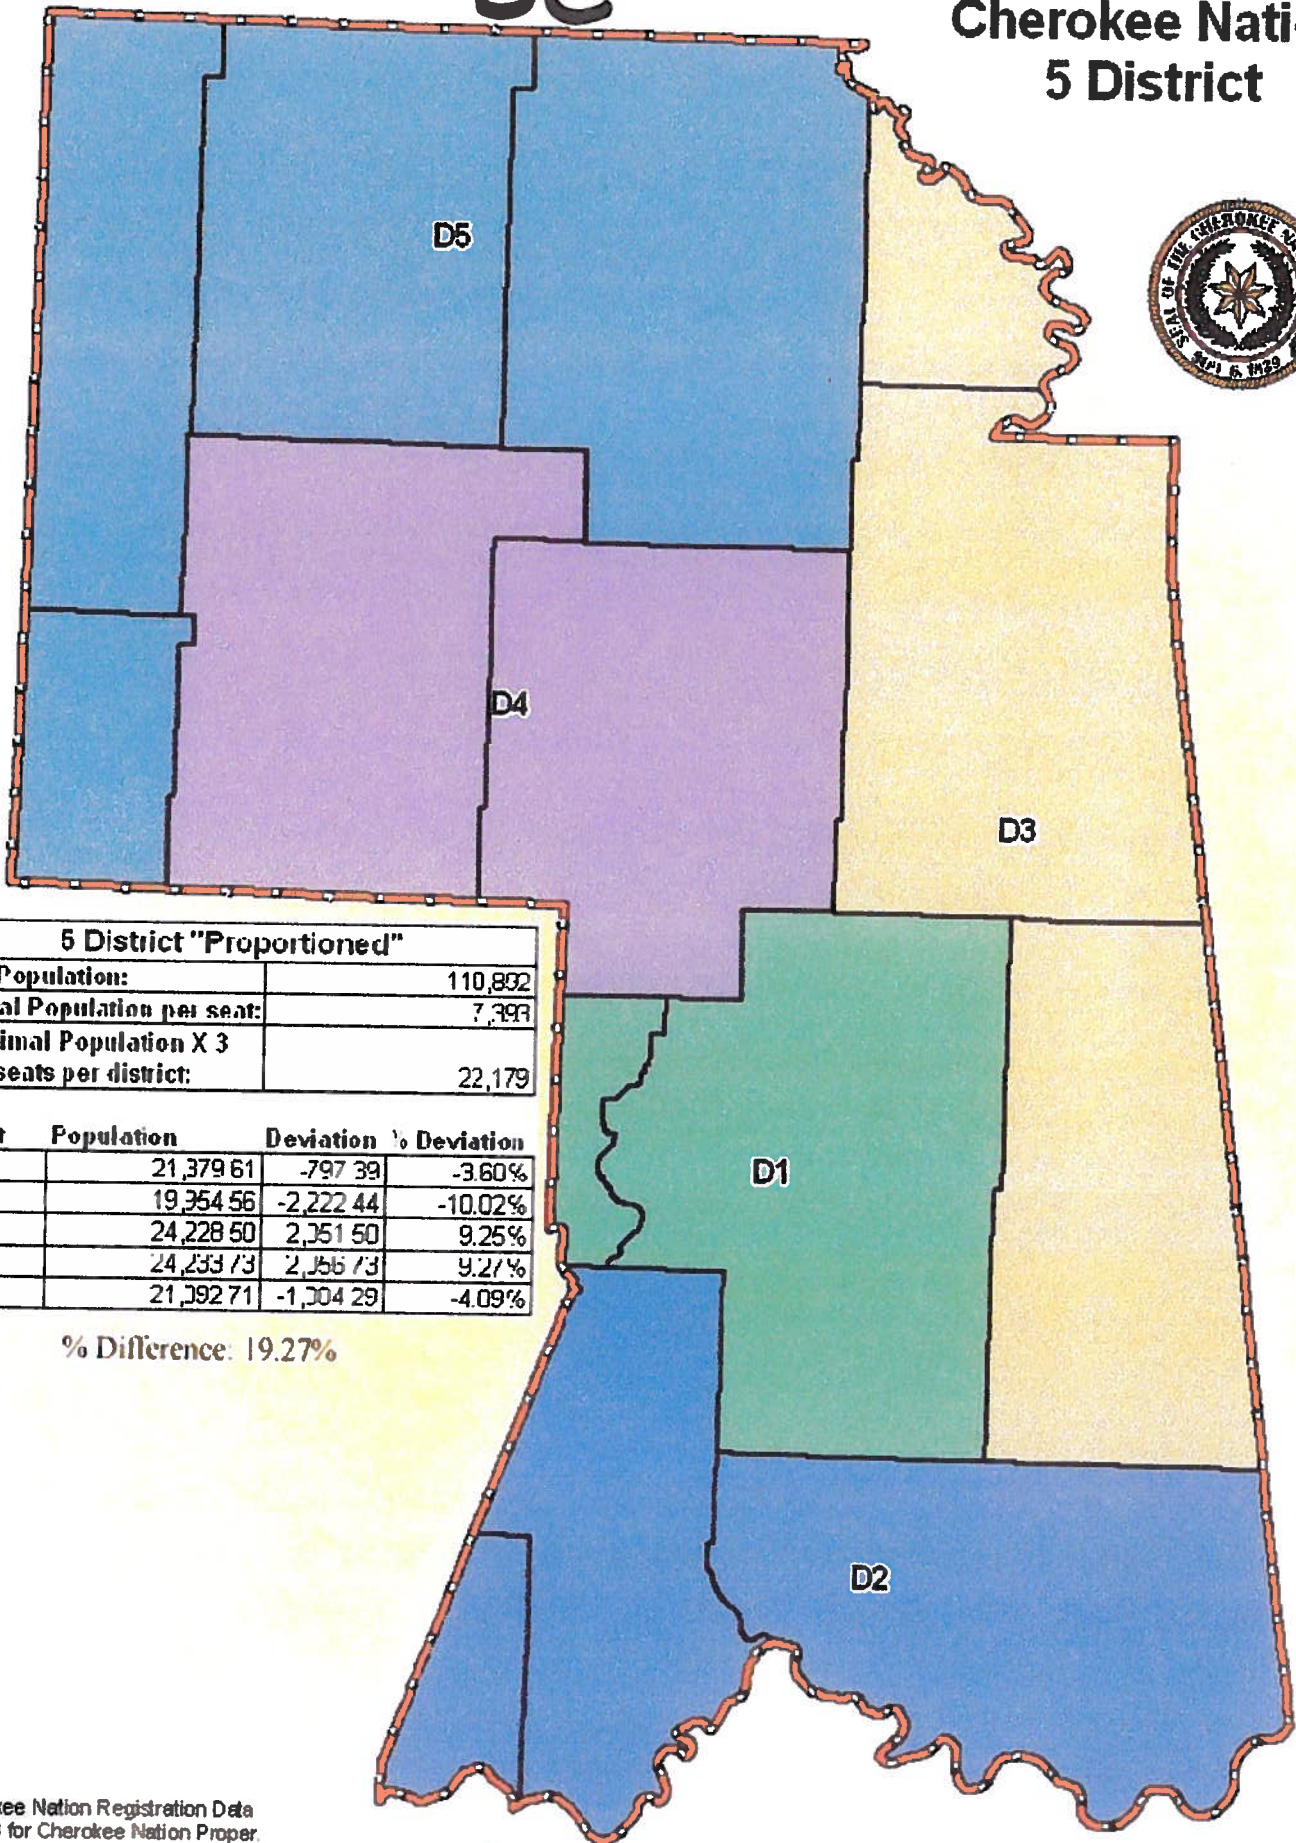

5C

Cherokee Nation 5 District

5 District "Proportioned"

Total Population:	110,802
Optimal Population per seat:	7,393
Optimal Population X 3 seats per district:	22,179

District	Population	Deviation	% Deviation
C1	21,379 61	-797 39	-3.60%
C2	19,954 56	-2,222 44	-10.02%
C3	24,228 50	2,351 50	9.25%
C4	24,233 73	2,366 73	9.27%
C5	21,392 71	-1,004 29	-4.09%

% Difference: 19.27%

11/23/10

Note: Cherokee Nation Registration Data
as of 5/22/09 for Cherokee Nation Proper.

Information provided by citizen at the time
of registration or time of citizen initiated updates.