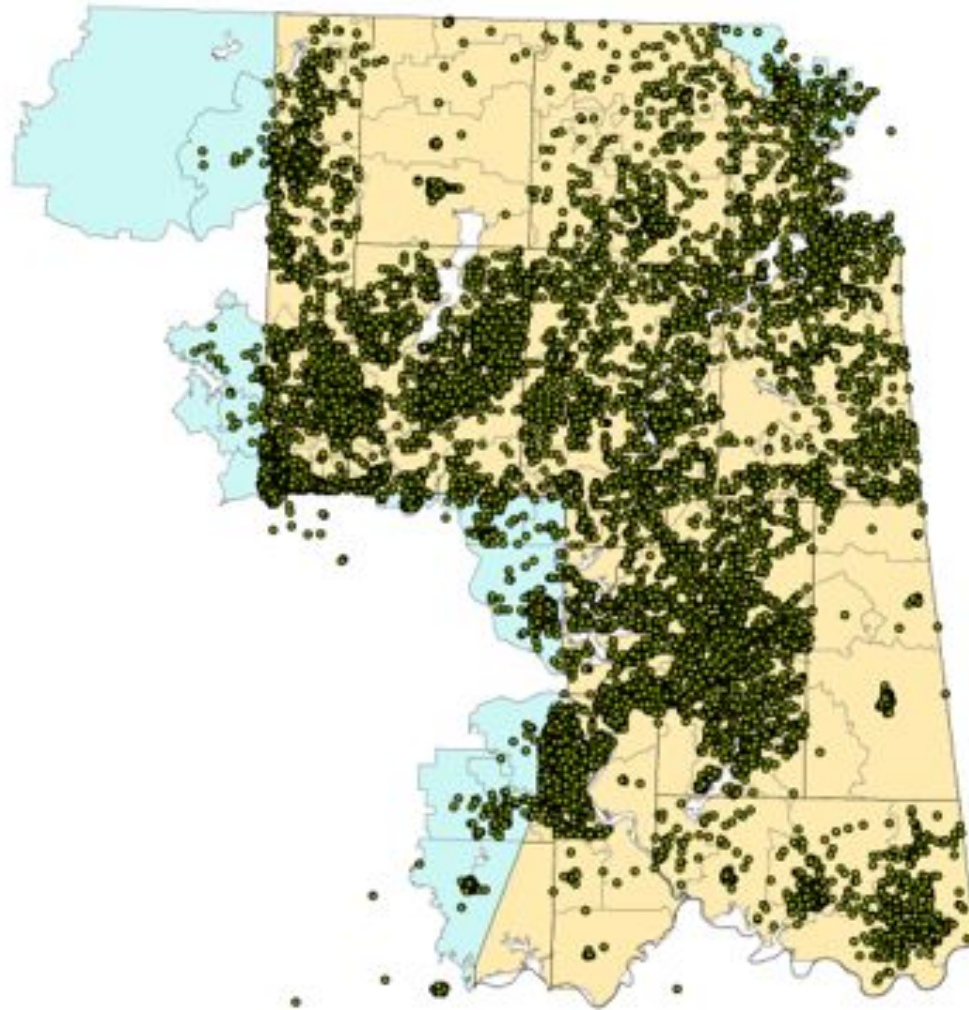

Geocoding Cherokee Nation Citizen Addresses

0 10 20 40 Miles