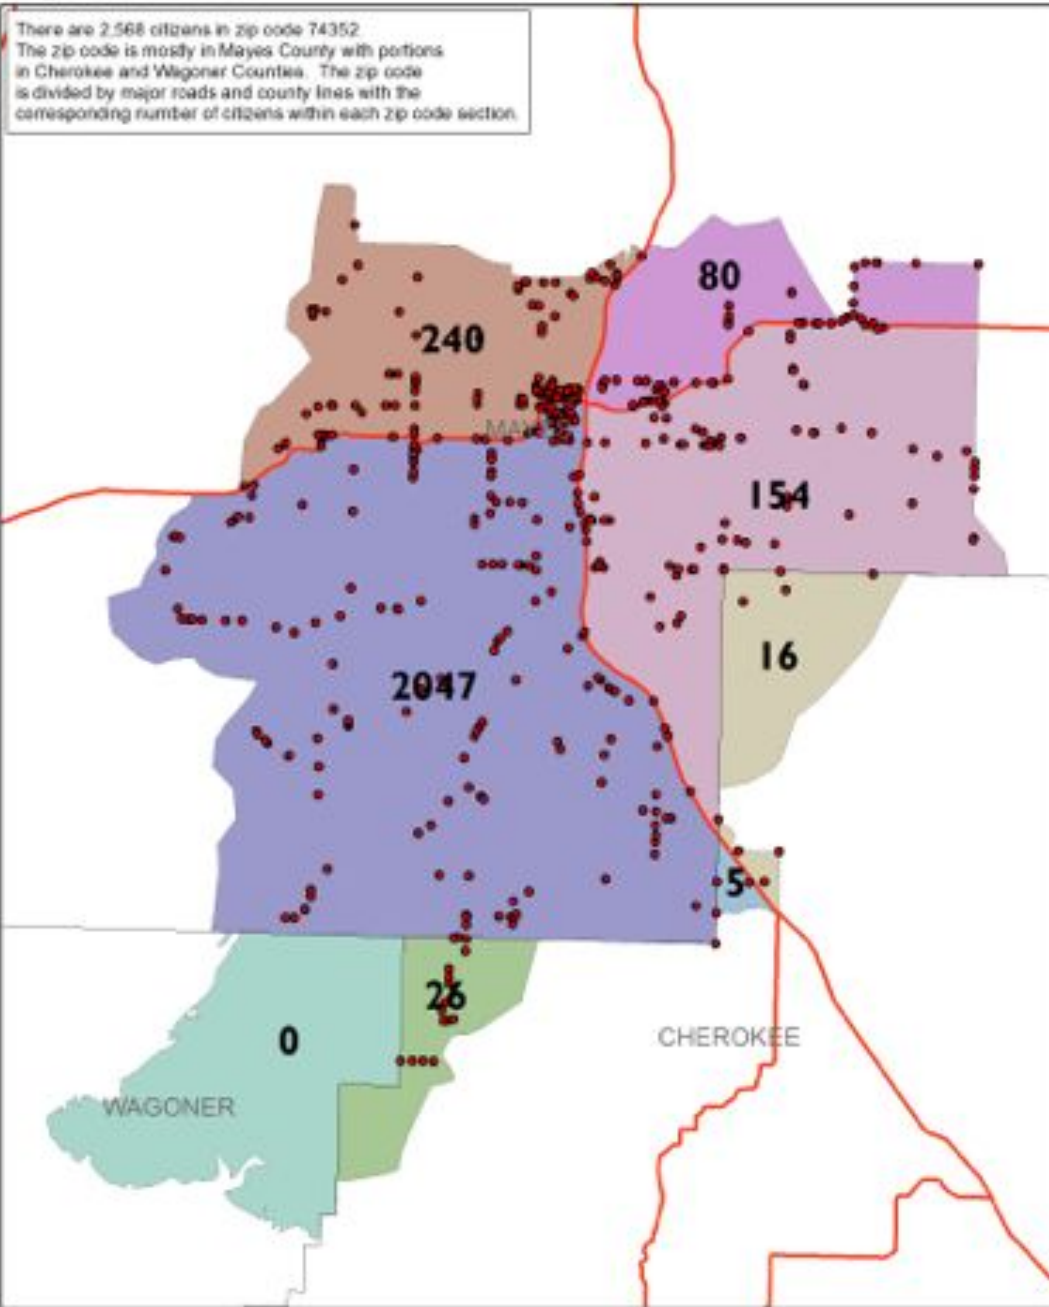

Zip Code 74352