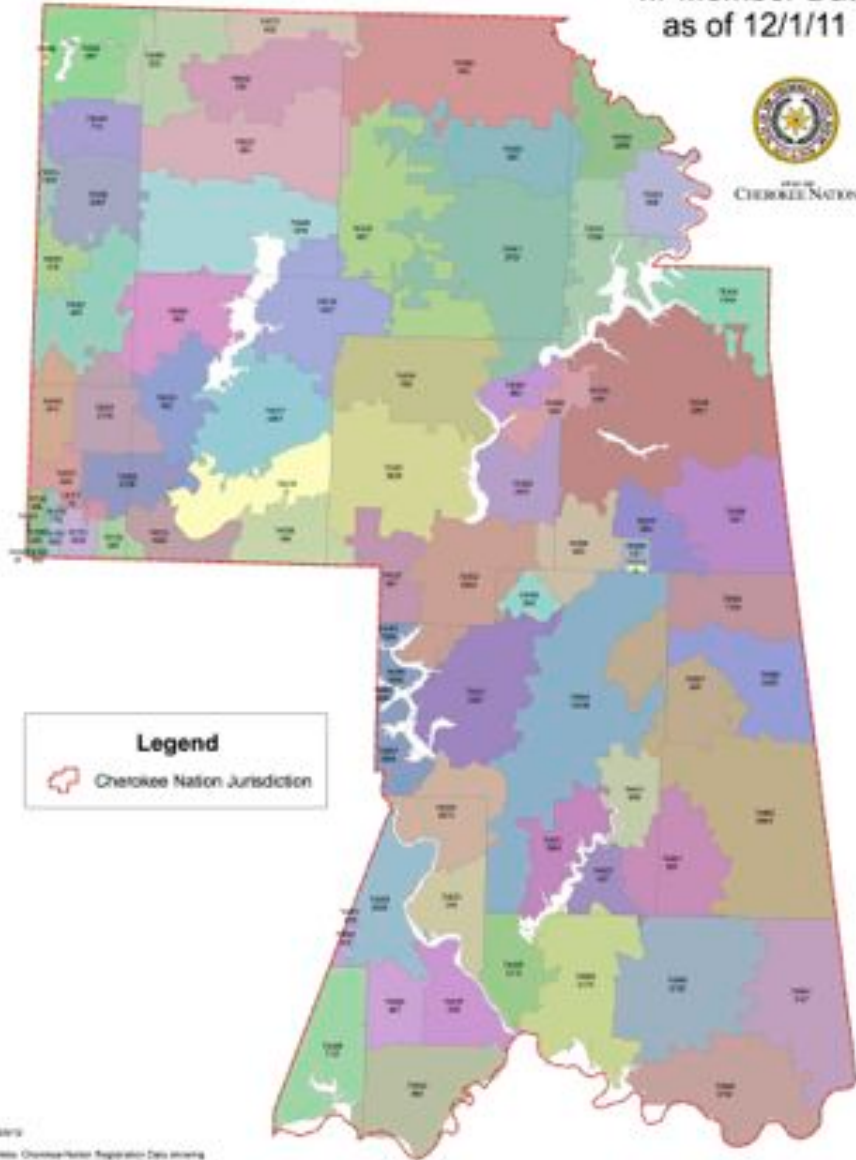

Cherokee Nation Zip Codes w/ Member Date as of 12/1/11

CHEROKEE NATION

Legend
Cherokee Nation Jurisdiction

CHEROKEE NATION
GovData Center