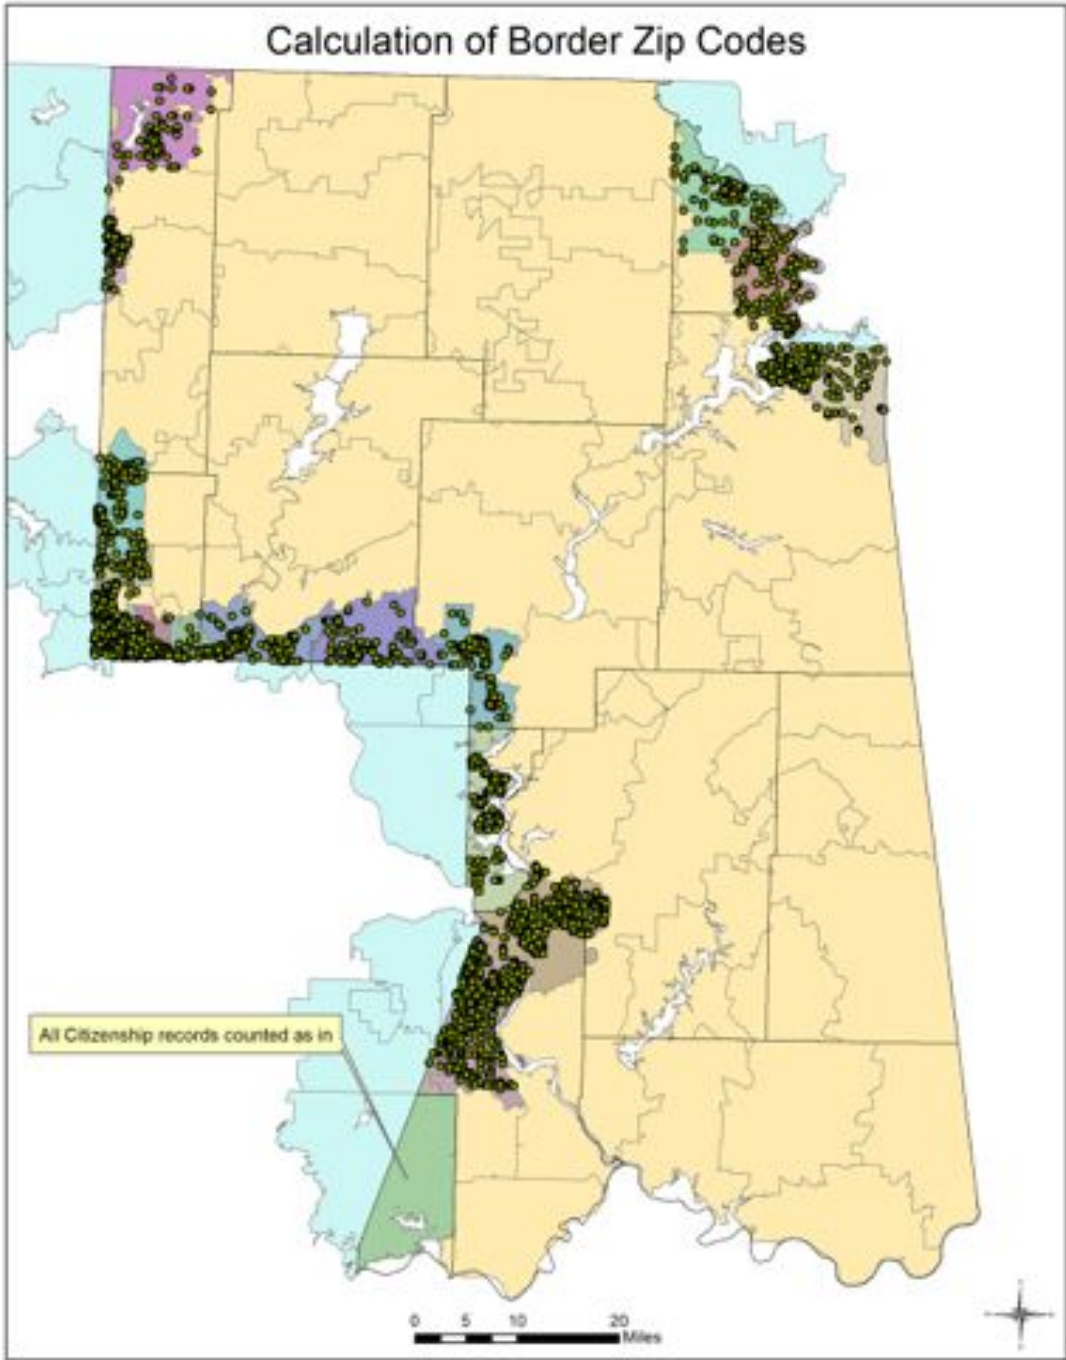

Calculation of Border Zip Codes