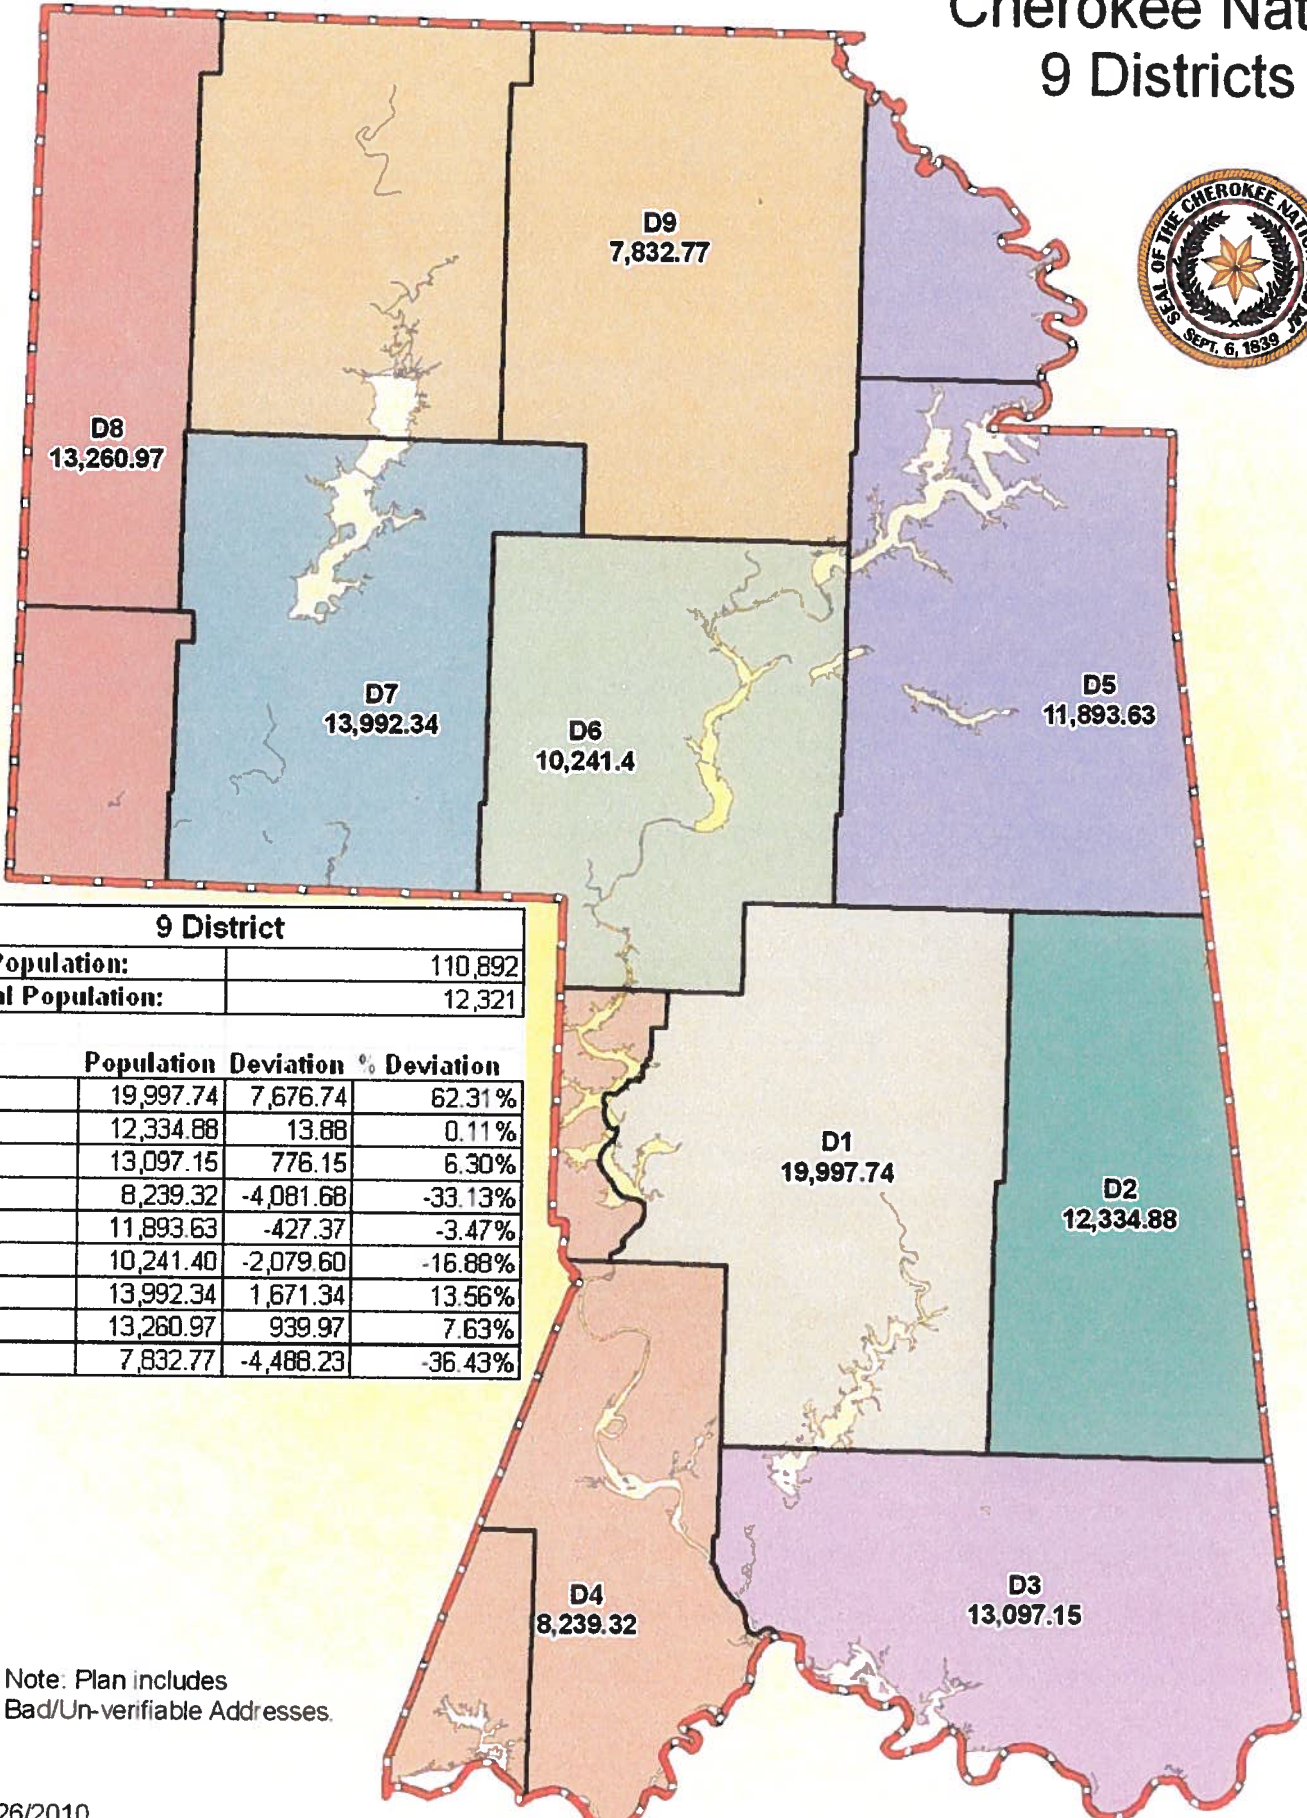

Cherokee Nation 9 Districts

9 District	
Total Population:	110,892
Optimal Population:	12,321

District	Population	Deviation	% Deviation
D1	19,997.74	7,676.74	62.31%
D2	12,334.88	13.88	0.11%
D3	13,097.15	776.15	6.30%
D4	8,239.32	-4,081.68	-33.13%
D5	11,893.63	-427.37	-3.47%
D6	10,241.40	-2,079.60	-16.88%
D7	13,992.34	1,671.34	13.56%
D8	13,260.97	939.97	7.63%
D9	7,832.77	-4,488.23	-36.43%

Note: Plan includes
Bad/Un-verifiable Addresses.

2/26/2010

Data Source:
Cherokee Nation Registration
5/22/2009