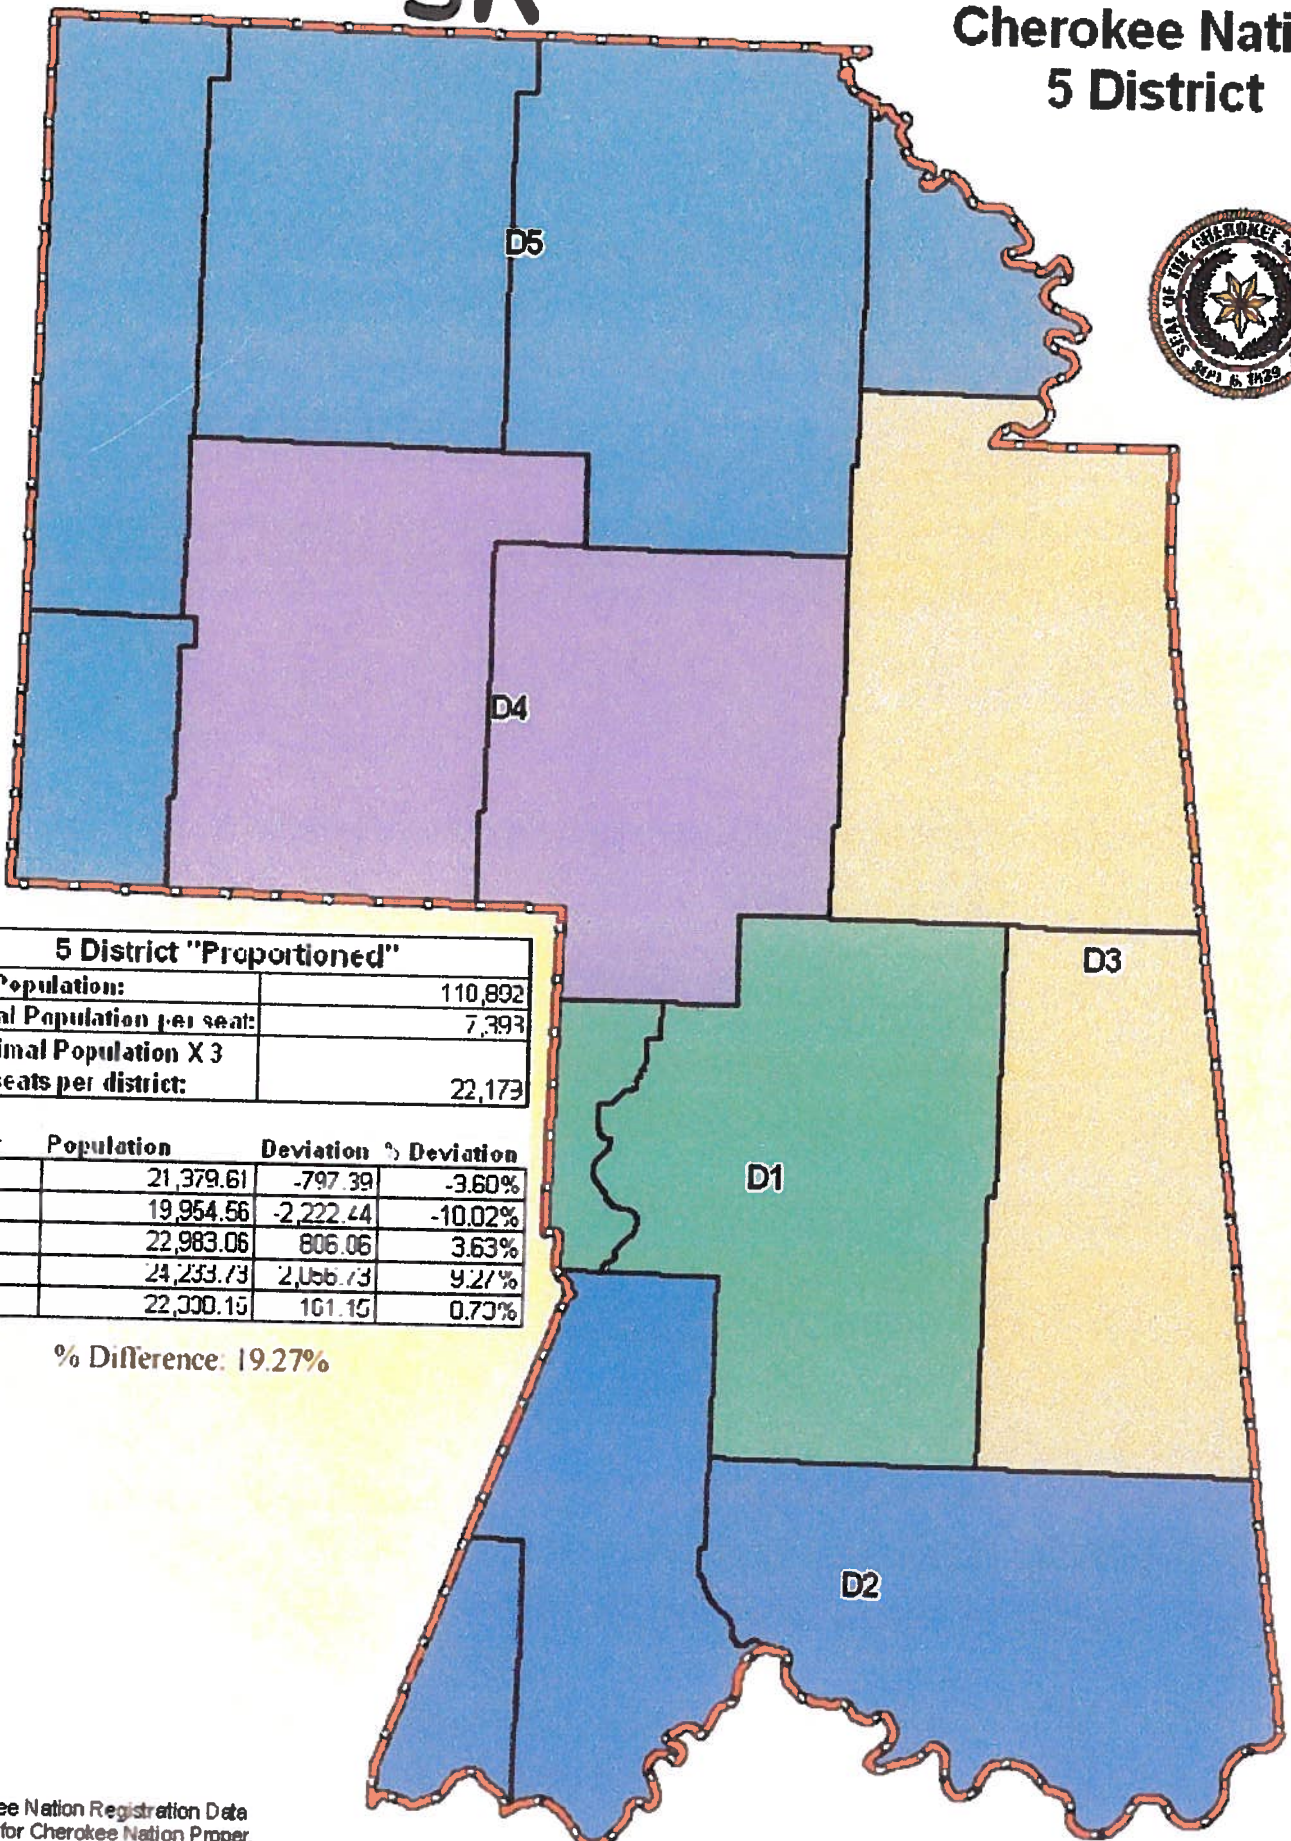

5A

Cherokee Nation 5 District

5 District "Proportioned"

Total Population:	110,892
Optimal Population per seat:	7,393
Optimal Population X 3 seats per district:	22,179

District	Population	Deviation	% Deviation
D1	21,379.61	-797.39	-3.60%
D2	19,954.56	-2,222.44	-10.02%
D3	22,983.06	806.06	3.63%
D4	24,233.73	2,056.73	9.27%
D5	22,300.15	101.15	0.73%

% Difference: 19.27%

11/23/10

Note: Cherokee Nation Registration Data as of 5/22/09 for Cherokee Nation Proper.

Information provided by citizen at the time of registration or time of citizen initiated updates.