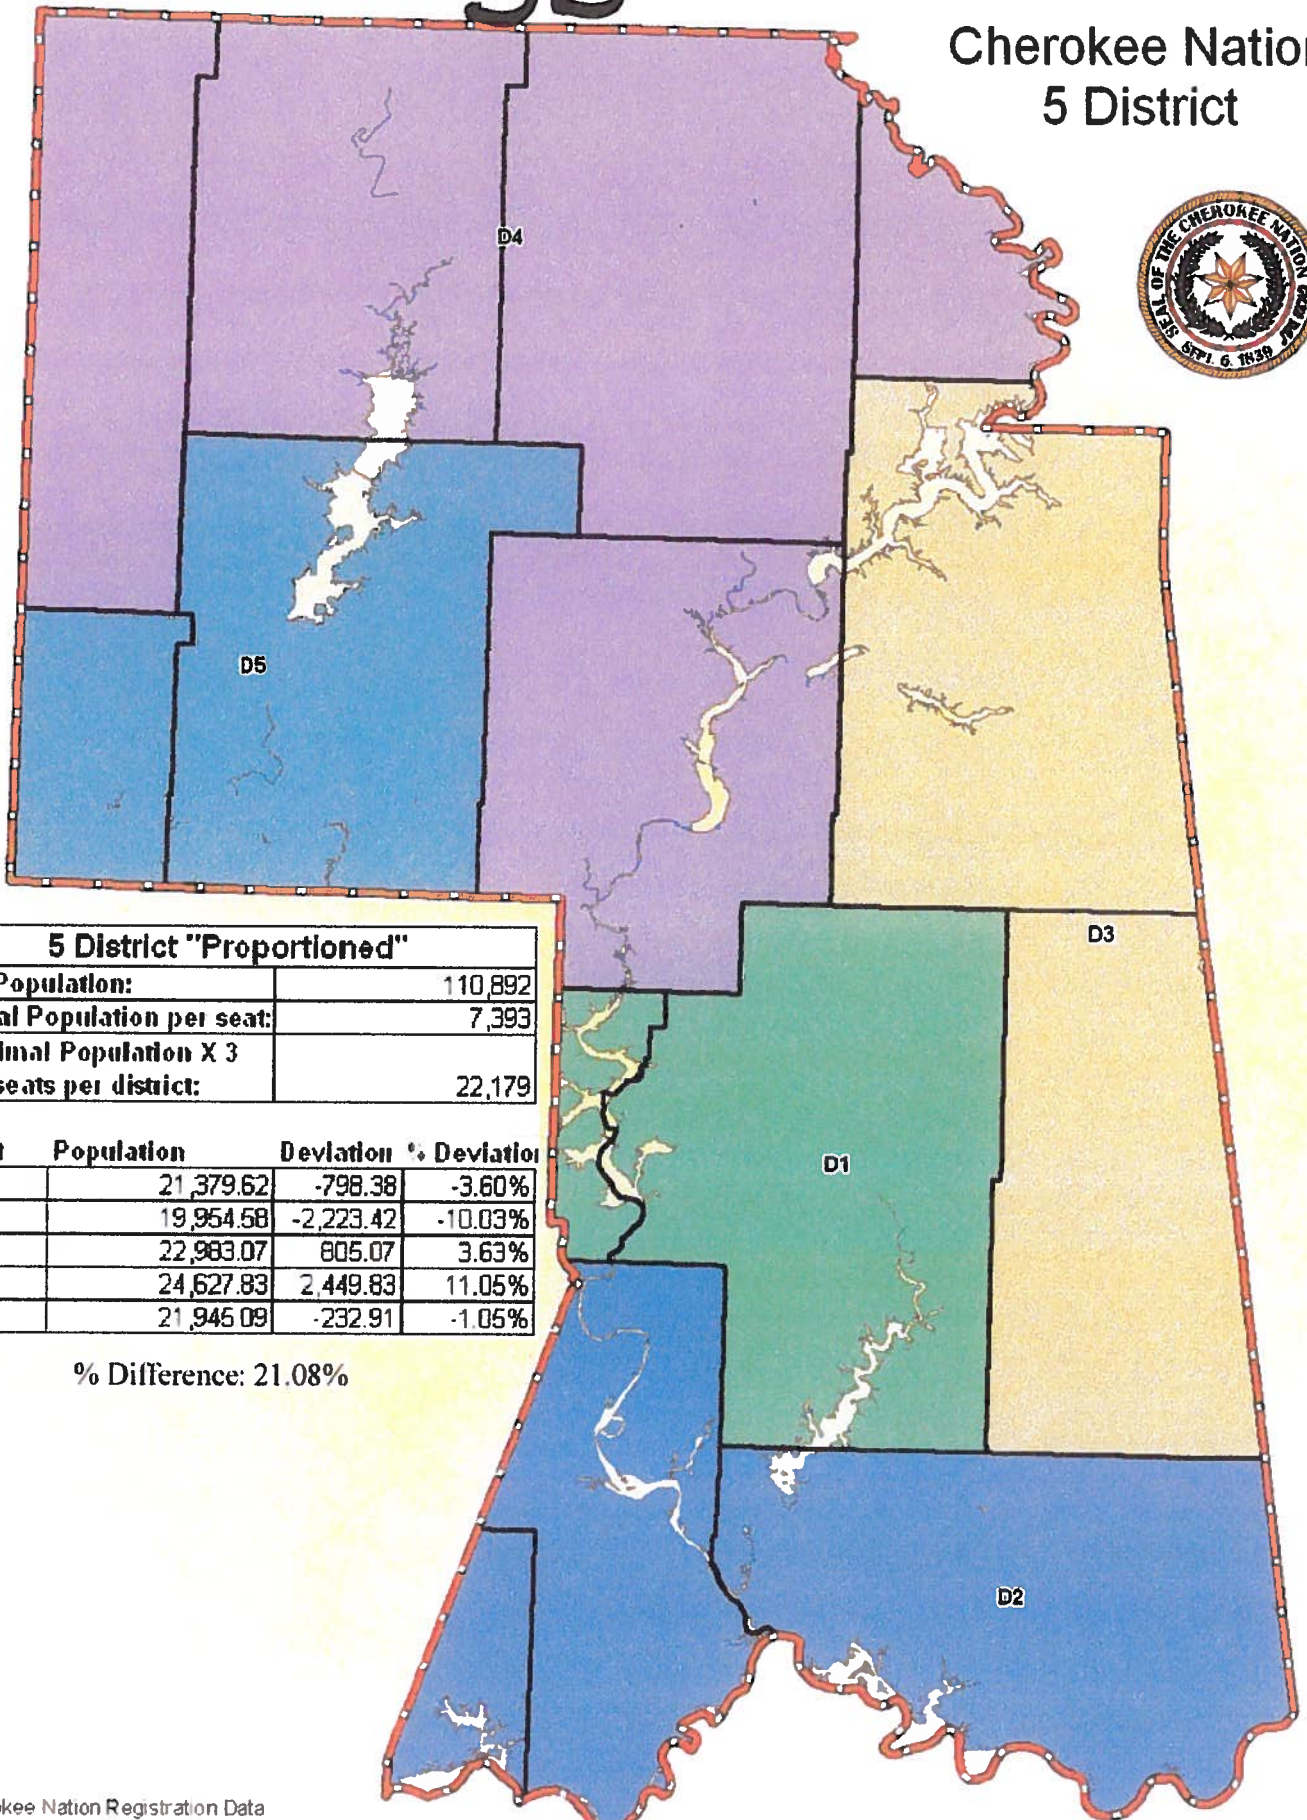

# 5D

## Cherokee Nation 5 District

5 District "Proportioned"	
Total Population:	110,892
Optimal Population per seat:	7,393
Optimal Population X 3 seats per district:	22,179

District	Population	Deviation	% Deviation
D1	21,379.62	-798.38	-3.60%
D2	19,954.58	-2,223.42	-10.03%
D3	22,963.07	805.07	3.63%
D4	24,627.83	2,449.83	11.05%
D5	21,945.09	-232.91	-1.05%